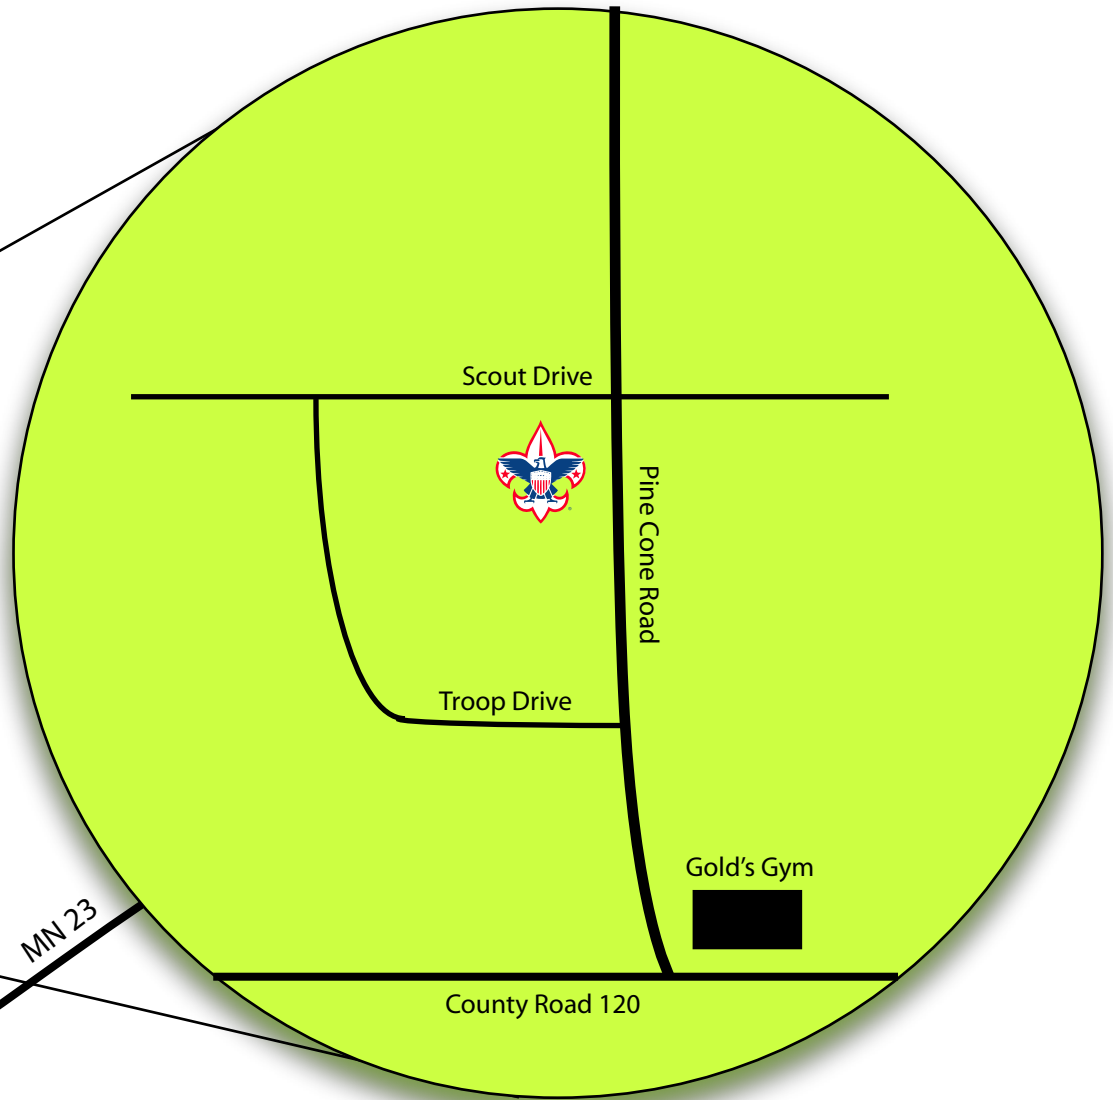

MN 15

I-94

County Road 75

Sauk Rapids

US Hwy 10

MN 23

Mississippi River

Scout Drive

Pine Cone Road

Troop Drive

Gold's Gym

County Road 120