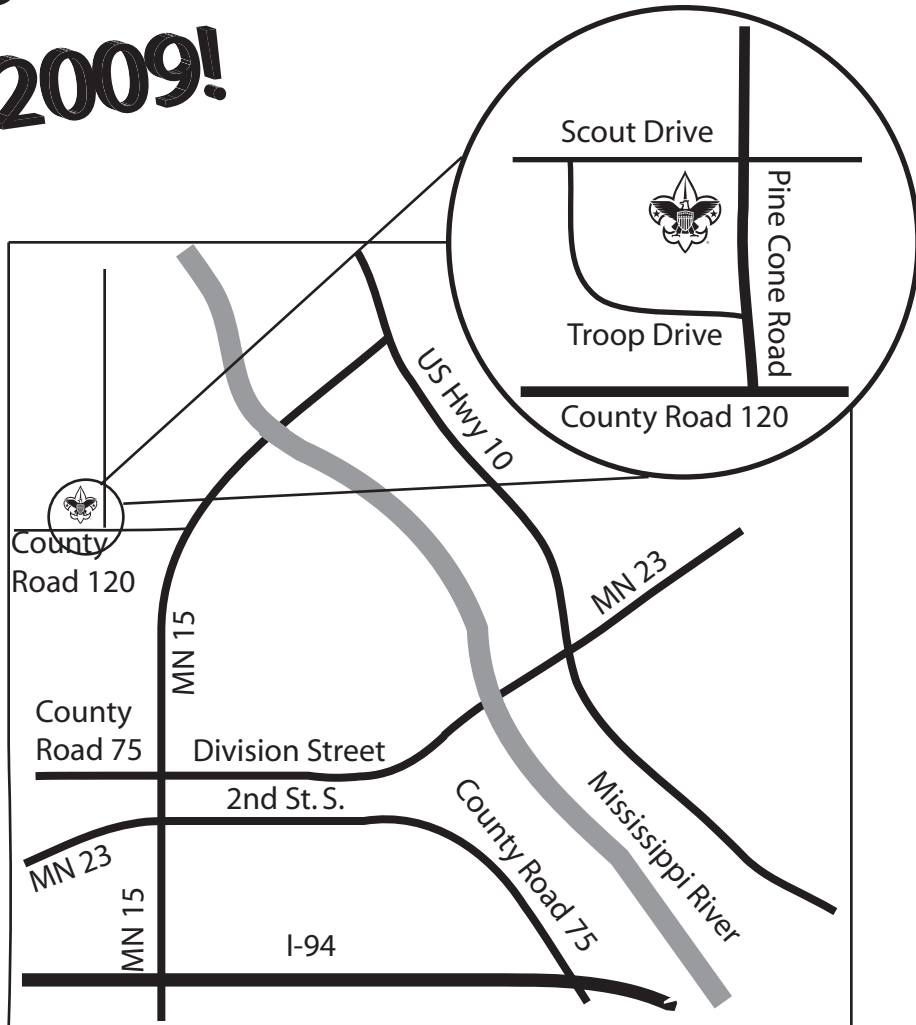

CENTRAL MINNESOTA

SCOUT SHOP

We Are Your **ONE STOP** Scout Shop!

Tiger Cubs • Cub Scouts • Webelos  **Boy Scouts • Venturers • Leaders**

Visit Us At:

1191 Scout Drive Sartell, MN 56377

New Store Hours for 2009!

Monday to Friday:
9:30 AM - 6 PM
Saturday:
9 AM - 1 PM

Fast delivery on phone orders!

Just Call
320-252-0143
1-877-252-0143
Or Fax
320-259-8135

The Central Minnesota Scout Shop is
Owned and Operated by the Boy Scouts of America

THE DISTRIBUTORS LISTED BELOW ARE LICENSED TO CARRY OFFICAL BOY SCOUT MERCHANDISE:

Easy Riders
415 Washington Street
Brainerd, MN 56401

Pap's Sport Shop
64 East Broadway
Little Falls, MN 56345

Silbaugh's Department Store
218 Barclay Avenue
Pine River, MN 56474